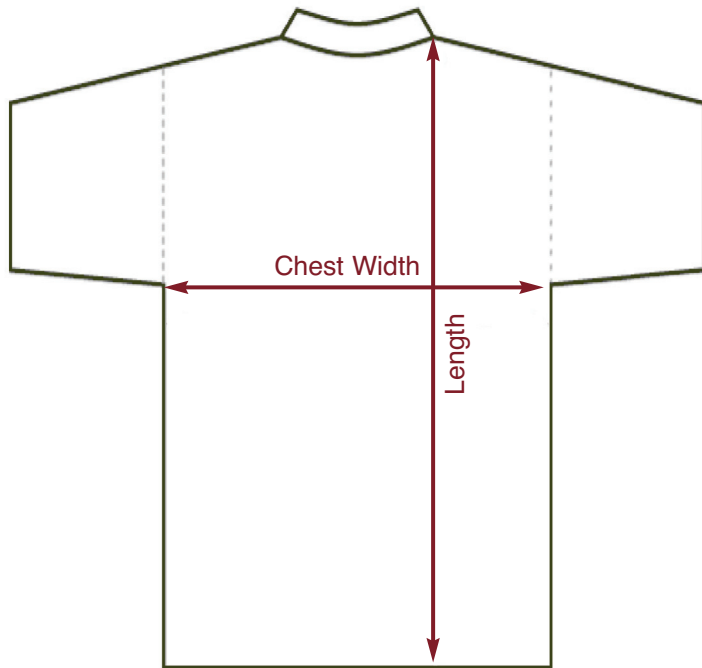

T-shirt Specifications

MENS BASIC CREW

	S	M	L	XL	XXL
Chest Width	19	20-1/2	23	24-1/4	26
Length	26-1/2	28	29	30	31

WOMENS BASIC CREW

	S	M	L	XL
Chest Width	15-1/2	17	18	19
Length	23-1/2	24-1/2	25-1/2	26

WOMENS SLIM TANK *(Ribbed fabric will expand and form fit)*

	S	M	L	XL
Chest Width	10	11	12	13
Length	24	25	26-1/2	28

WOMENS SCOOP NECK

	S	M	L	XL
Chest Width	17	19	20	22
Length	22	23-1/2	24-1/2	25-1/2

Please Note: All Green Label Organic T-shirts are PRE-SHRUNK, measurements are + or - 5%